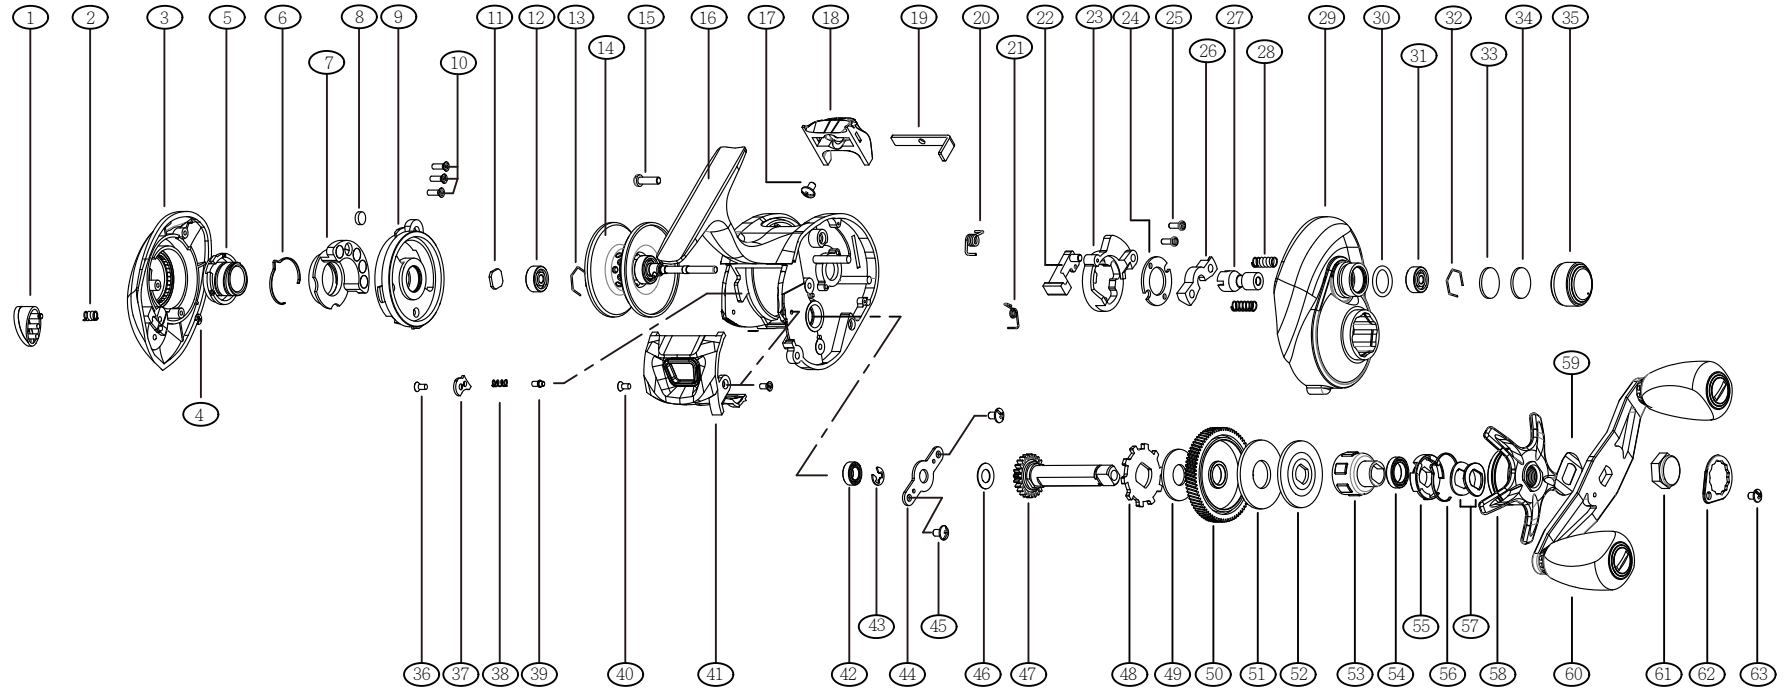

# TEARDROP™

## Left Hand

*make your own luck*

[www.13fishing.com](http://www.13fishing.com)

Item No.	Description	Item No.	Description	Item No.	Description	Item No.	Description	Item No.	Description
1	LEFT OPEN COVER	14	SPOOL ASSY	27	PINION	40	SCREW	53	ONE WAY BEARING ASSY
2	OPEN COVER SPRING	15	SCREW	28	YOKE SPRING	41	LINE GUIDE+TOP COVER	54	BEARING
3	LEFT COVER	16	BODY	29	RIGHT COVER ASSY	42	BALL BEARING	55	CLICK HOLDER
4	E-RING	17	SCREW	30	O RING	43	E-RING	56	CLICK SPRING
5	MAGNETIC DIAL	18	THUMB BAR	31	BEARING	44	MAIN GEAR SHAFT PLATE	57	SPRING WASHER
6	CLICK SPRING	19	THUMB PLATE	32	RETAINER	45	SCREW	58	STAR DRAG ASSY
7	MAGNETIC HOLDER	20	CLUTCH SPRING	33	WASHER	46	WASHER	59	SPRING WASHER
8	MAGNETIC	21	RETURN PAWL SPRING	34	TENSION WASHER	47	MAIN GEAR SHAFT ASSY	60	HANDLE ASSY
9	SPOOL FLANGE	22	RETURN PAWL	35	CONTROL CAP	48	RATCHET	61	HANDLE NUT
10	SCREW	23	CLUTCH ARM	36	SCREW	49	DRAG WASHER	62	HANDLE NUT PLATE
11	SPOOL WASHER	24	CLUTCH ARM PLATE	37	PLATE	50	MAIN GEAR	63	SCREW
12	BALL BEARING	25	SCREW	38	SPRING	51	DRAG WASHER	64	
13	RETAINER	26	YOKE	39	STOP PIN	52	PRESSURE WASHER	65	